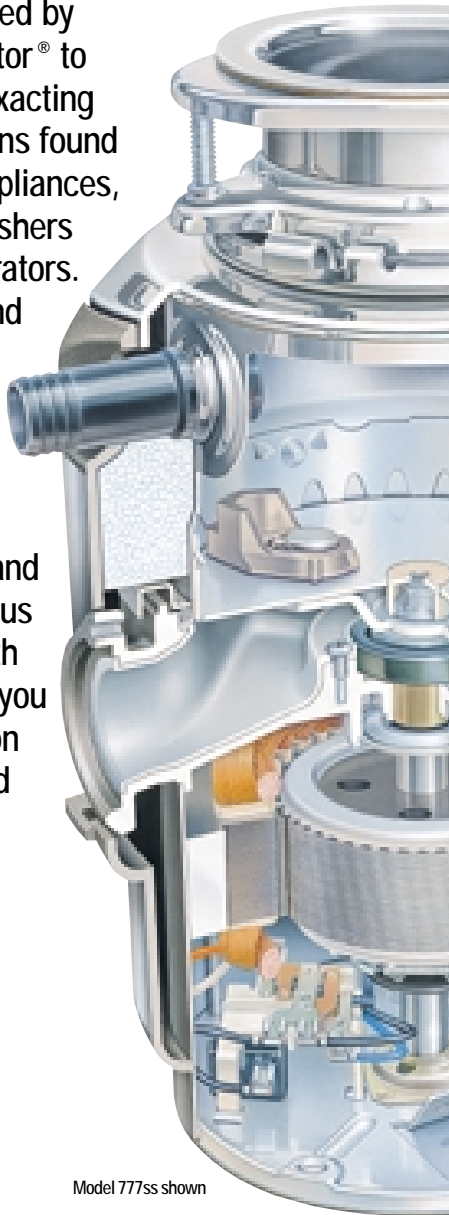

Dura-Drive™

INDUCTION MOTOR

The driving force inside In-Sink-Erator® high performance disposers is the exclusive Dura-Drive™ induction motor. These rugged motors are designed and manufactured by In-Sink-Erator® to the same exacting specifications found in major appliances, such as washers and refrigerators. Powerful and heavy duty, these motors are featured on the 777ss, 555ss, 444 and Badger 5 Plus models. With Dura-Drive you can count on long life and durability.

Model 777ss shown

Exclusive Quick Lock™ Sink Mount

Rugged, steel In-Sink-Erator® mounting assemblies seldom need replacement. Just twist off your old In-Sink-Erator® disposer and twist on a new one. Exclusive Quick Lock™ mount makes installation a snap.