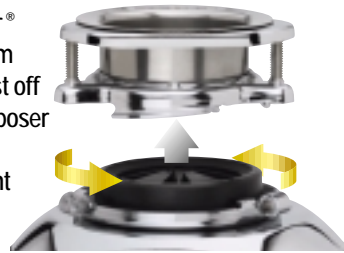

Dura-Drive™

INDUCTION MOTOR

The driving force inside In-Sink-Erator® high performance disposers is the exclusive Dura-Drive™ induction motor. These rugged motors are designed and manufactured by In-Sink-Erator® to the same exacting specifications found in major appliances, such as washers and refrigerators. Powerful and heavy duty, these motors are featured on the 777ss, 555ss, 444 and Badger 5 Plus models. With Dura-Drive you can count on long life and durability.

Model 777ss shown

Exclusive Quick Lock™ Sink Mount

Rugged, steel In-Sink-Erator® mounting assemblies seldom need replacement. Just twist off your old In-Sink-Erator® disposer and twist on a new one. Exclusive Quick Lock™ mount makes installation a snap.